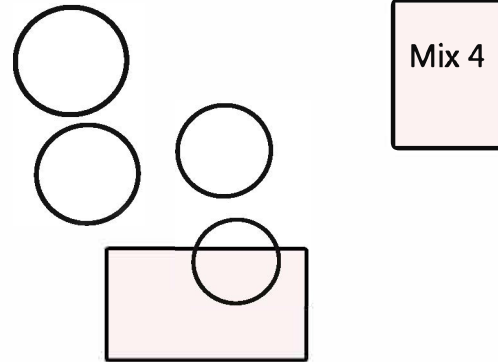

Guitar - 1x12"
Dumble - SM57

Mix 4

Bass - 4x10" Eden
Eden 550 Head - DI

Input List:

- 1 Kick (Beta 52)
2. Snare Top (SM57)
3. Snare Bottom (609)
4. Hi Hat (451/SM81)
5. Tom 1 (Beta 98)
6. Floor 1 (Beta 98)
7. Floor 2 (Audix D6)
8. OH House Left
9. OH House Right
10. Bass DI
- 11 Bass Mic
12. Electric Guitar
13. Acoustic Guitar DI
14. Myke Vocal

5 Piece drum kit with one rack tom and two floor toms.

Lead vocal and acoustic guitar in all mixes to each musician's taste.

FOH tech requests that acoustic guitar, lead guitar, and lead vocal be patched so that they can all show up on the same layer of a digital console. Also request that vocal reverb returns and delay returns be assigned to DCA 1 and 2 so that they can be blended with vocals on the fly without switching layers.