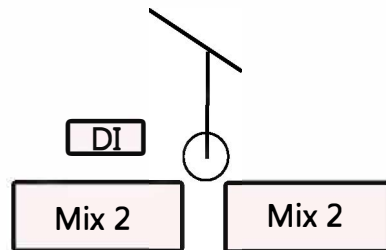

Mix 1

Mix 3

Myke Miller Stage Plot - 01/31/2020 - Myke solo is just Acoustic and Vocals. Call Bethany with Questions: 713-557-6091